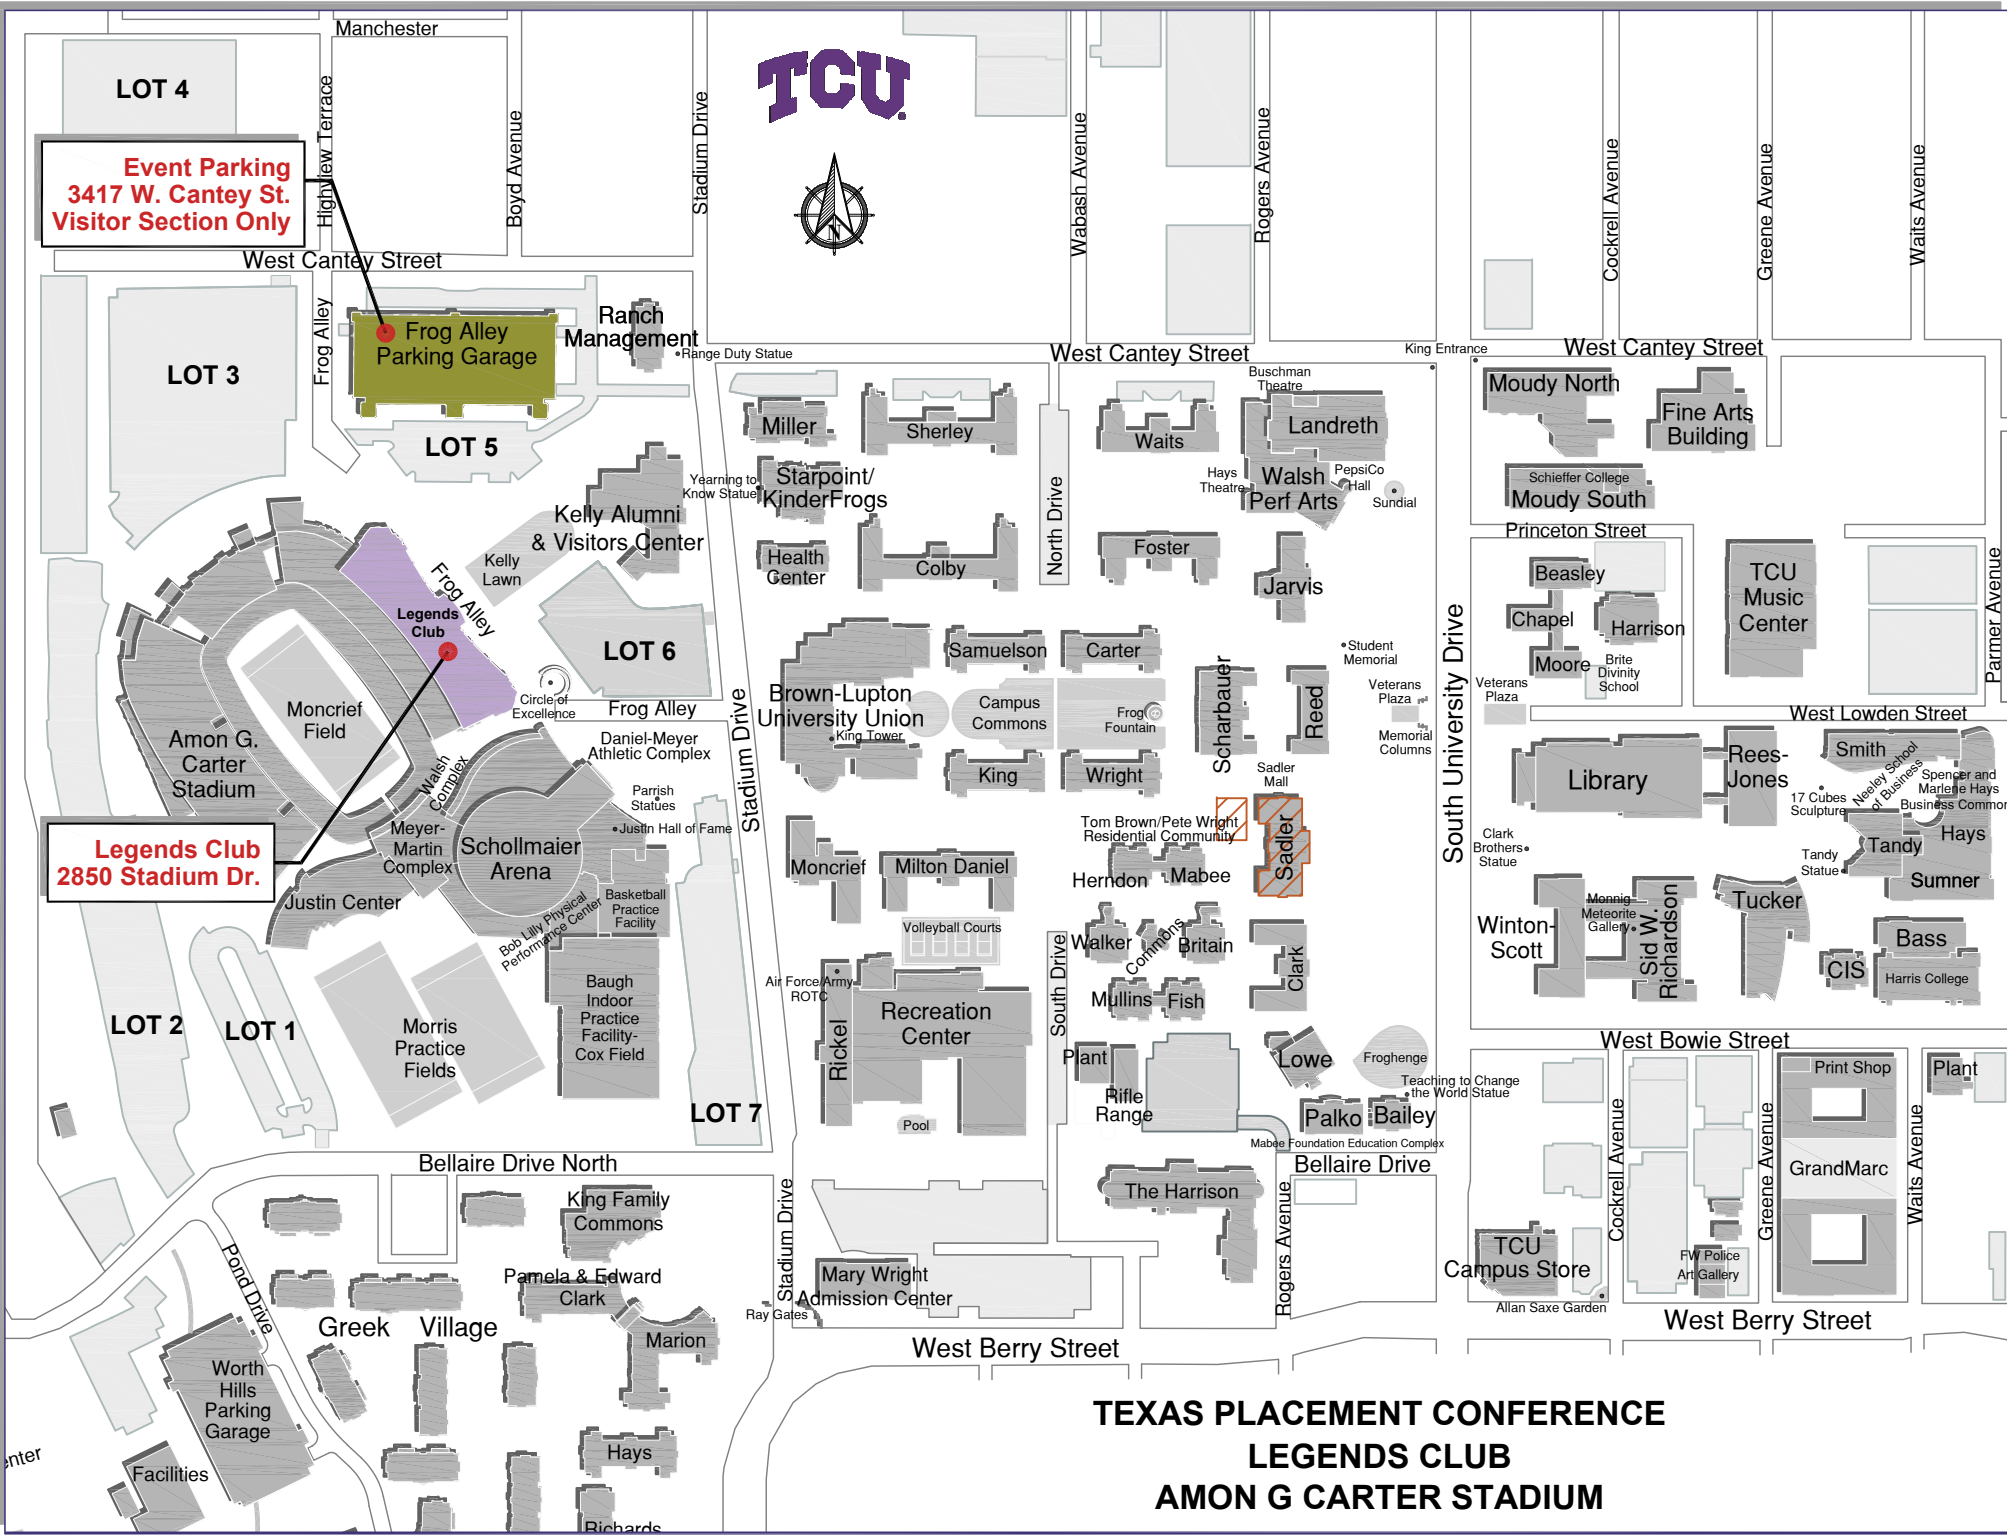

Event Parking
3417 W. Cantey St.
Visitor Section Only

Legends Club
2850 Stadium Dr.

TEXAS PLACEMENT CONFERENCE
LEGENDS CLUB
AMON G CARTER STADIUM